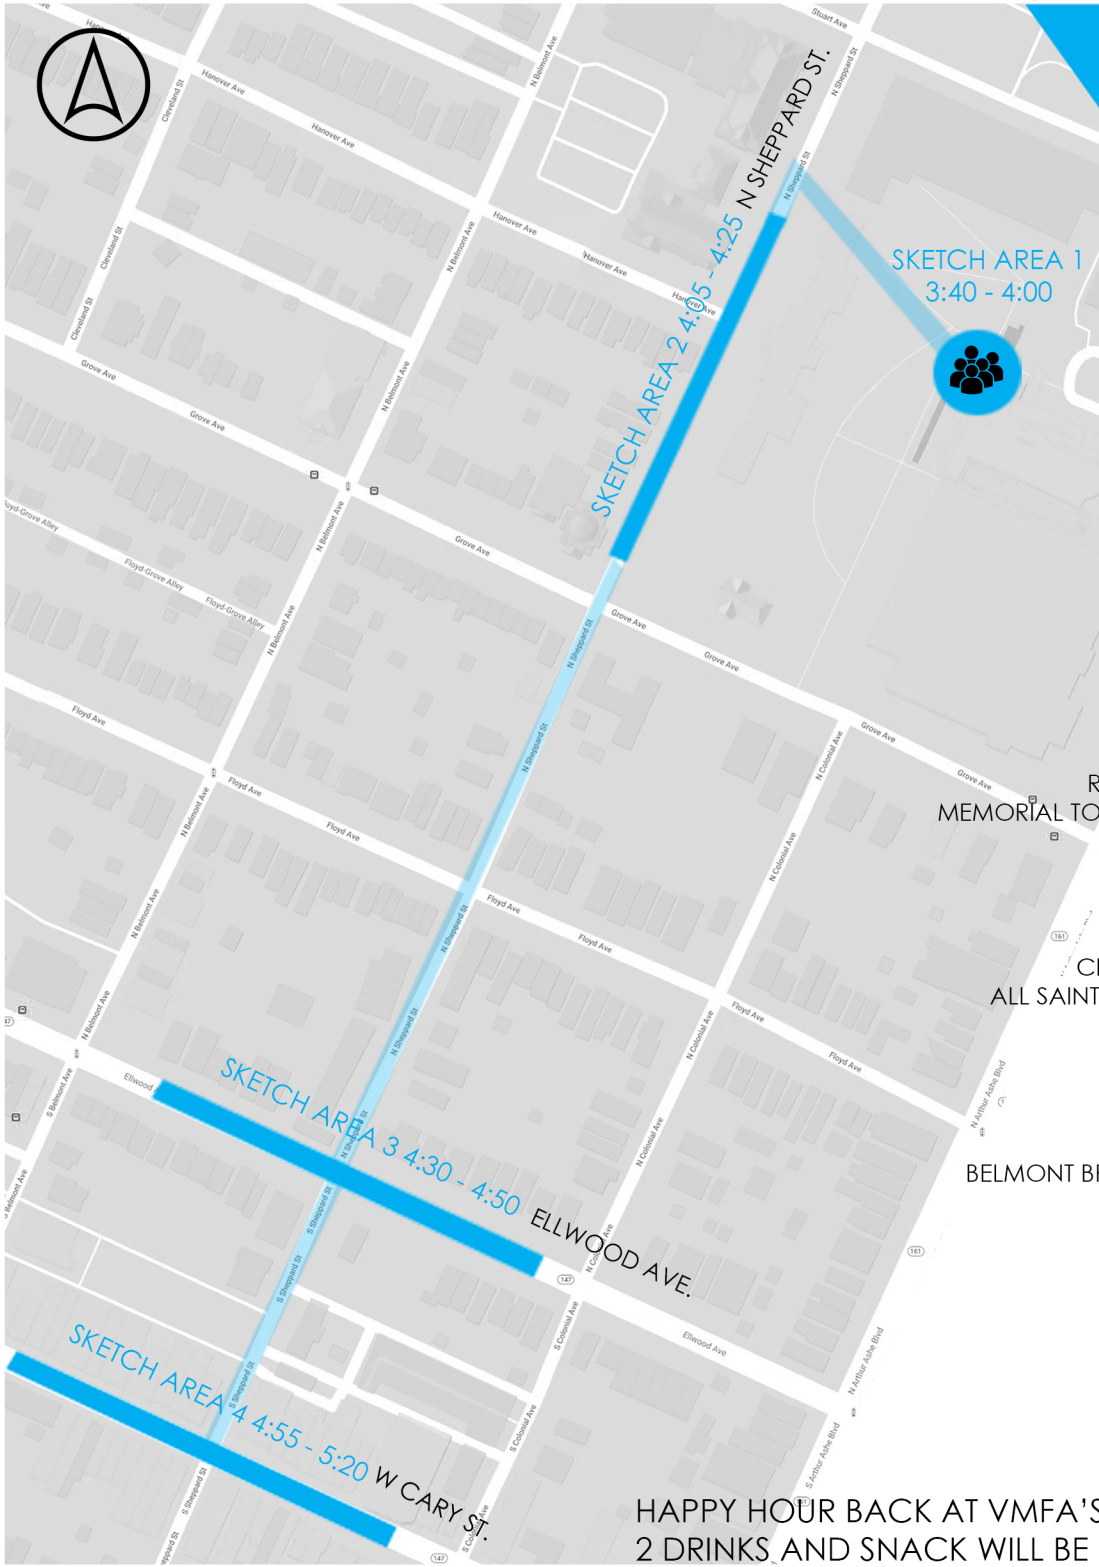

WALK RVA

SKETCH AREA 1
3:40 - 4:00

THE MEET UP
3:30 - 3:40 4-30-21

Let's take a walk!
Take 20 minutes to sketch what you see at each stop. Here are a few places that we will pass on our walk.

5 MINUTE WALK

5 MINUTE WALK

5 MINUTE WALK

sketch area 1
vmfa sculpture garden
VMFA PAULEY CENTER
RICHMOND REGION TOURISM CENTER
MEMORIAL TO THE WOMEN OF THE CONFEDERACY

sketch area 2
north sheppard street
SAINT BENEDICT CATHOLIC CHURCH
CRISTO REY RICHMOND HIGH SCHOOL
ALL SAINTS REFORMED PRESBYTERIAN CHURCH

sketch area 3
ellwood ave
RESIDENTIAL ROWHOUSE
BELMONT BRANCH - RICHMOND PUBLIC LIBRARY
TRY 1 AND 2 POINT PERSPECTIVES

sketch area 4
west cary street
THE URBAN CORE
THE BYRD THEATRE
CAN CAN BRASSERIE
TRY 1 AND 2 POINT PERSPECTIVES

HAPPY HOUR BACK AT VMFA'S SCULPTURE GARDEN AT 5:30
2 DRINKS AND SNACK WILL BE PROVIDED PER ATTENDEE